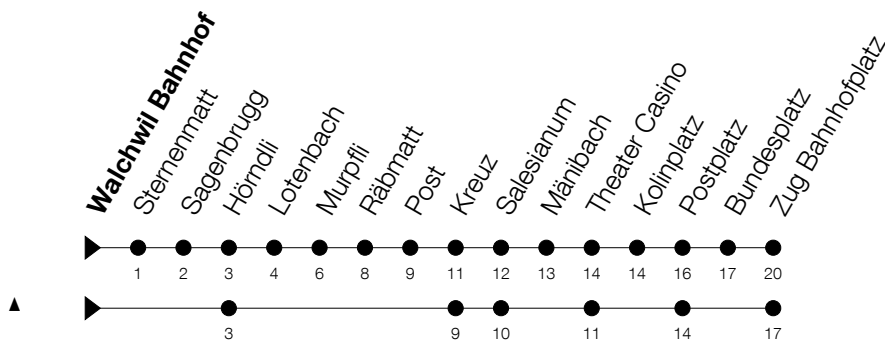

Abfahrtszeiten Haltestelle: **Walchwil Bahnhof**

Gültig von 09.06.2019 bis 14.12.2019

h	Montag - Freitag	Samstag	Sonntag
5	04 [▲] 36 [▲]	04 [▲] 36 [▲]	04 [▲] 36 ^{▲▲}
6	00 06 [▲] 23 36 [▲] 53	00 36 [▲]	00 06 ^{▲▲} 23 [▲] 36 [▲] 53 [▲]
7	06 [▲] 23 36 [▲]	00 36 [▲]	00 ^B 06 ^{▲▲} 23 [▲] 36 [▲]
8	00 30	00 30	00 30
9	00 30	00 30	00 30
10	00 30	00 30	00 30
11	00 30	00 30	00 30
12	00 30	00 30	00 30
13	00 30	00 30	00 30
14	00 30	00 30	00 30
15	00 30	00 30	00 30
16	00 30 45 [▲]	00 30	00 30 45 ^{▲▲}
17	00 15 [▲] 30 45 [▲]	00 30	00 15 ^{▲▲} 30 45 ^{▲▲}
18	00 15 [▲] 30 45 [▲]	00 36 [▲]	00 15 ^{▲▲} 30 [▲] 36 ^{B▲} 45 ^{▲▲}
19	00 30	00 36 [▲]	00 30 [▲] 36 ^{B▲}
20	00 36 [▲]	00 36 [▲]	00 36 [▲]
21	00 36 [▲]	00 36 [▲]	00 36 [▲]
22	00 36 [▲]	00 36 [▲]	00 36 [▲]
23	00 36 [▲]	00 36 [▲]	00 36 [▲]
0	00	00	00
1	00	00	00

A : verkehrt nur am 20. Juni, 15. August und 1. November**B** : verkehrt nicht am 20. Juni, 15. August und 1. November**Am 10.06./20.06./01.08./15.08./01.11. gilt der Sonntagsfahrplan**